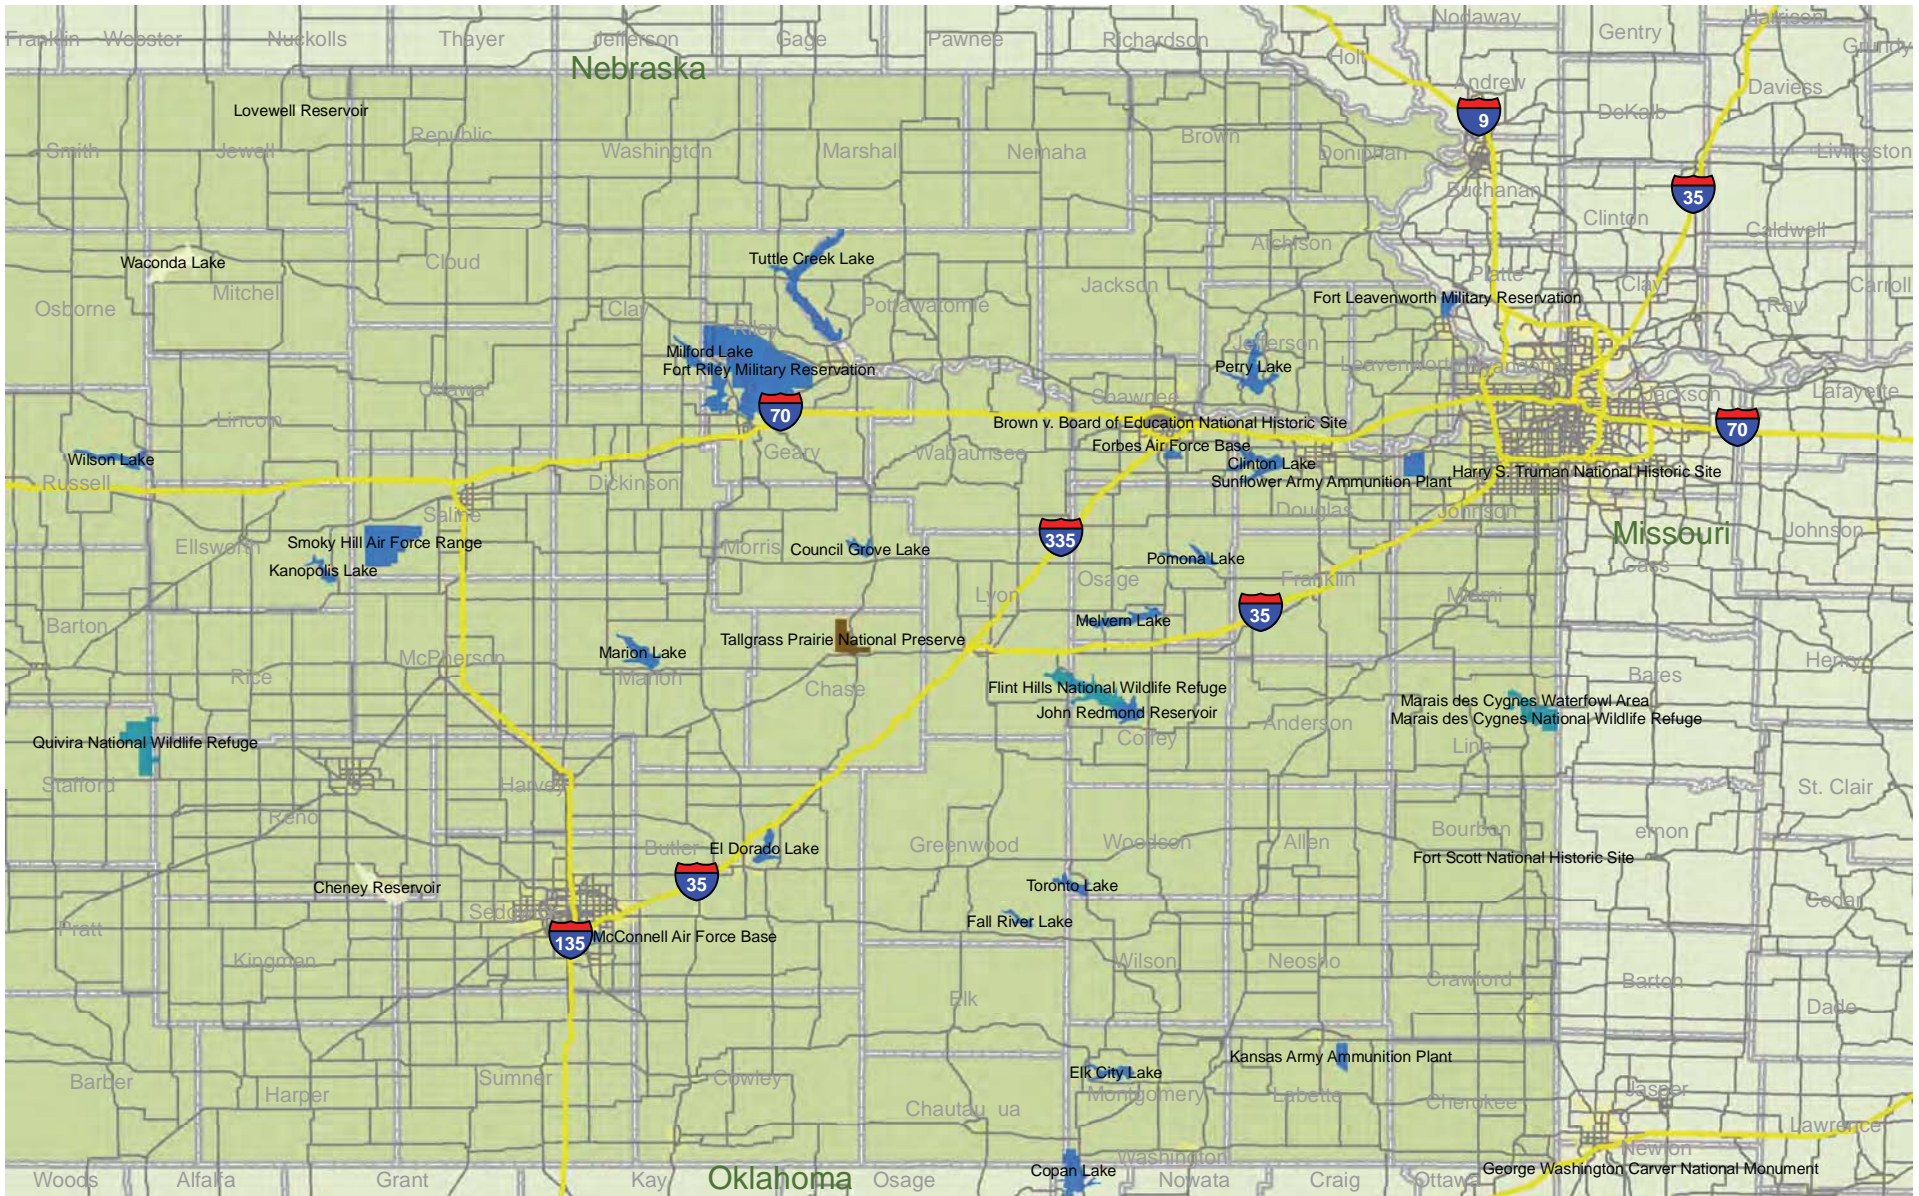

Federal Lands Kansas - Index Map

Legend

- Bureau of Reclamation
- Department of Defense
- U.S. Forest Service
- U.S. Fish & Wildlife Service
- National Park Service
- County Boundaries

Federal Land Management Area (FLMA) geographic area is subject to change. For most current unit level information, contact the appropriate FLMA. FLMA data may be missing.

Source: Central Federal Lands Highway Division | 02/2013

Federal Lands Kansas - Detail 1

Legend

- Bureau of Reclamation
- Department of Defense
- U.S. Forest Service
- U.S. Fish & Wildlife Service
- National Park Service
- County Boundaries

Federal Land Management Area (FLMA) geographic area is subject to change. For most current unit level information, contact the appropriate FLMA. FLMA data may be missing.

Source: Central Federal Lands Highway Division | 02/2013