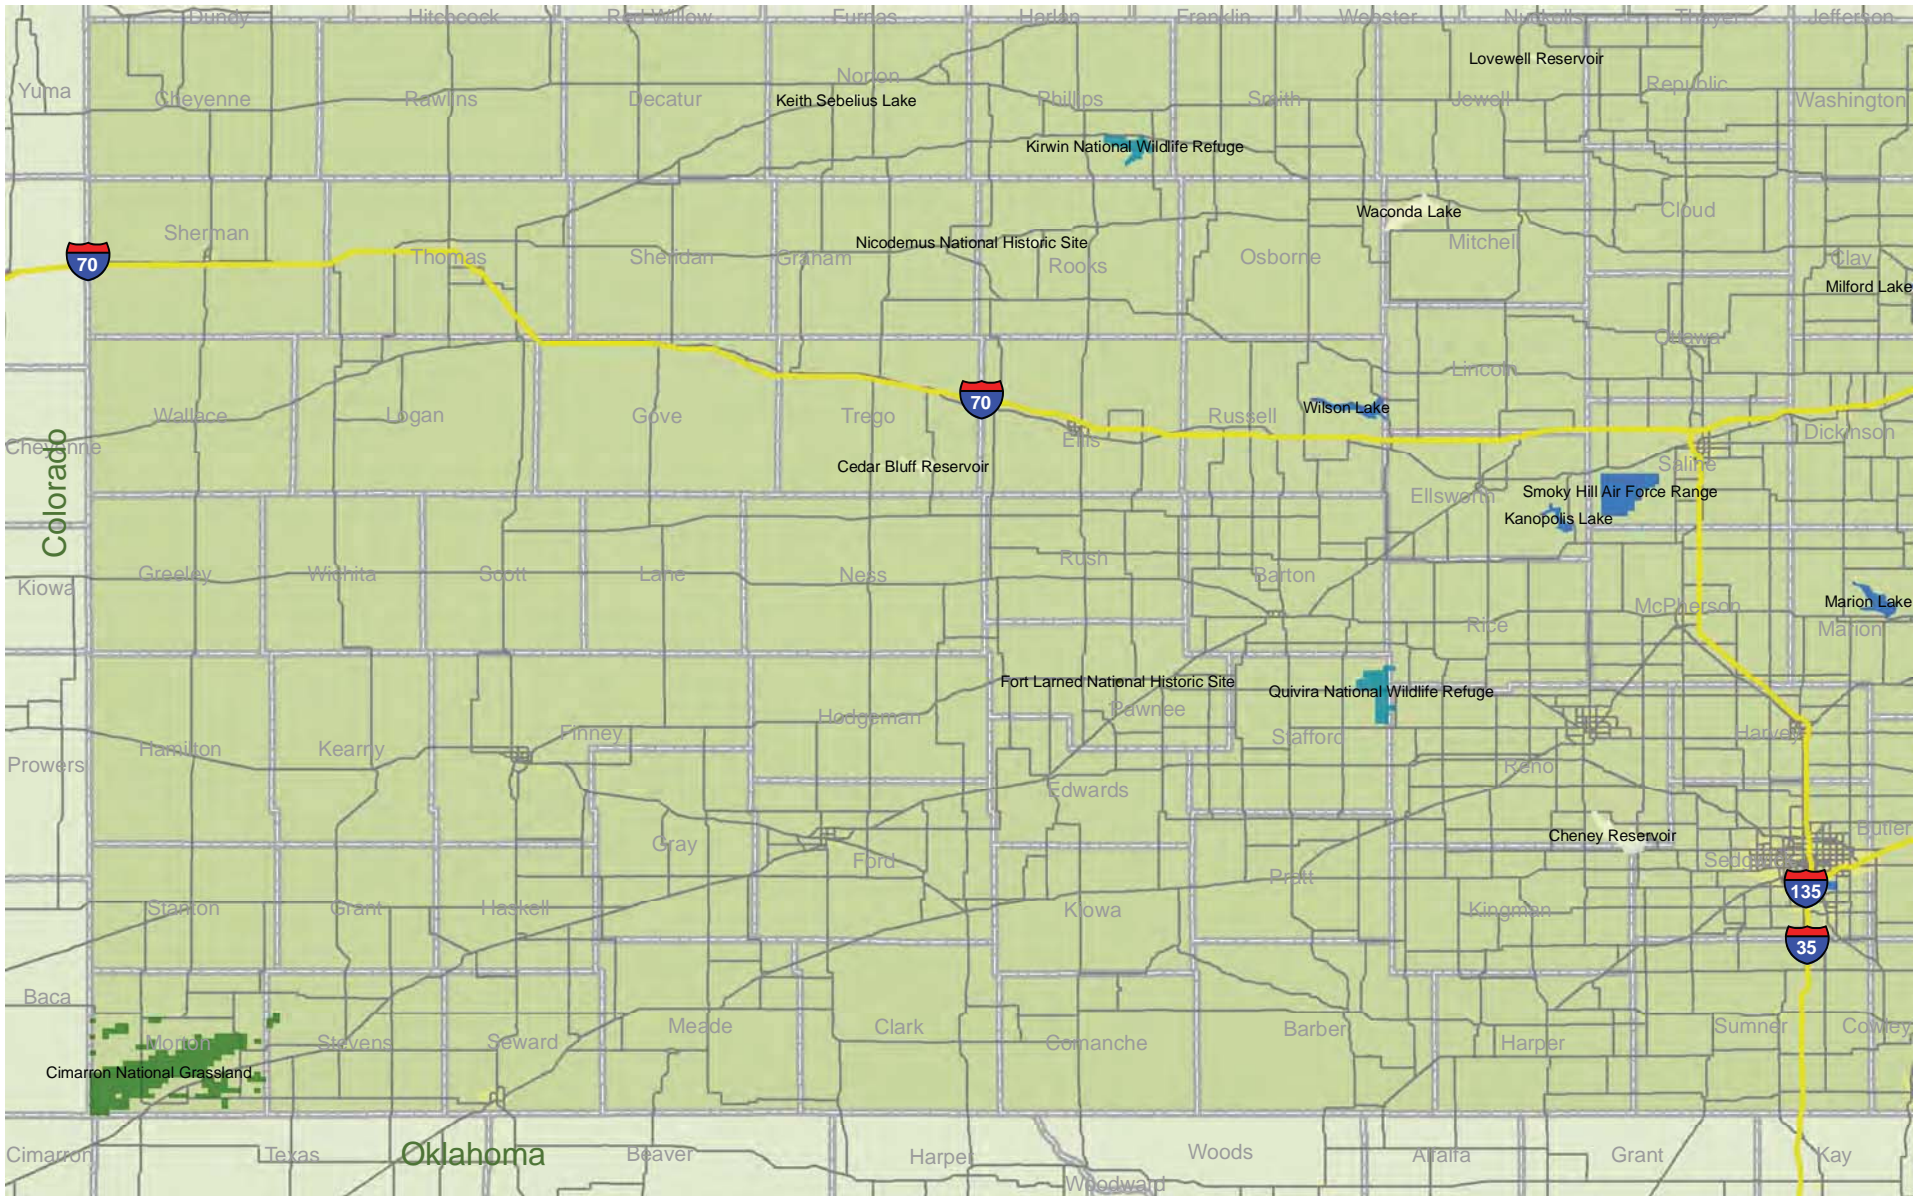

Federal Lands Kansas - Index Map

Legend

- Bureau of Reclamation
- Department of Defense
- U.S. Forest Service
- U.S. Fish & Wildlife Service
- National Park Service
- County Boundaries

Federal Land Management Area (FLMA) geographic area is subject to change. For most current unit level information, contact the appropriate FLMA. FLMA data may be missing.

Source: Central Federal Lands Highway Division | 02/2013

Federal Lands Kansas - Detail 1

Legend

- Bureau of Reclamation
- Department of Defense
- U.S. Forest Service
- U.S. Fish & Wildlife Service
- National Park Service
- County Boundaries

Federal Land Management Area (FLMA) geographic area is subject to change. For most current unit level information, contact the appropriate FLMA. FLMA data may be missing.

Source: Central Federal Lands Highway Division | 02/2013

Federal Lands Kansas - Detail 2

Legend

- Bureau of Reclamation
- Department of Defense
- U.S. Forest Service
- U.S. Fish & Wildlife Service
- National Park Service
- County Boundaries

Federal Land Management Area (FLMA) geographic area is subject to change. For most current unit level information, contact the appropriate FLMA. FLMA data may be missing.